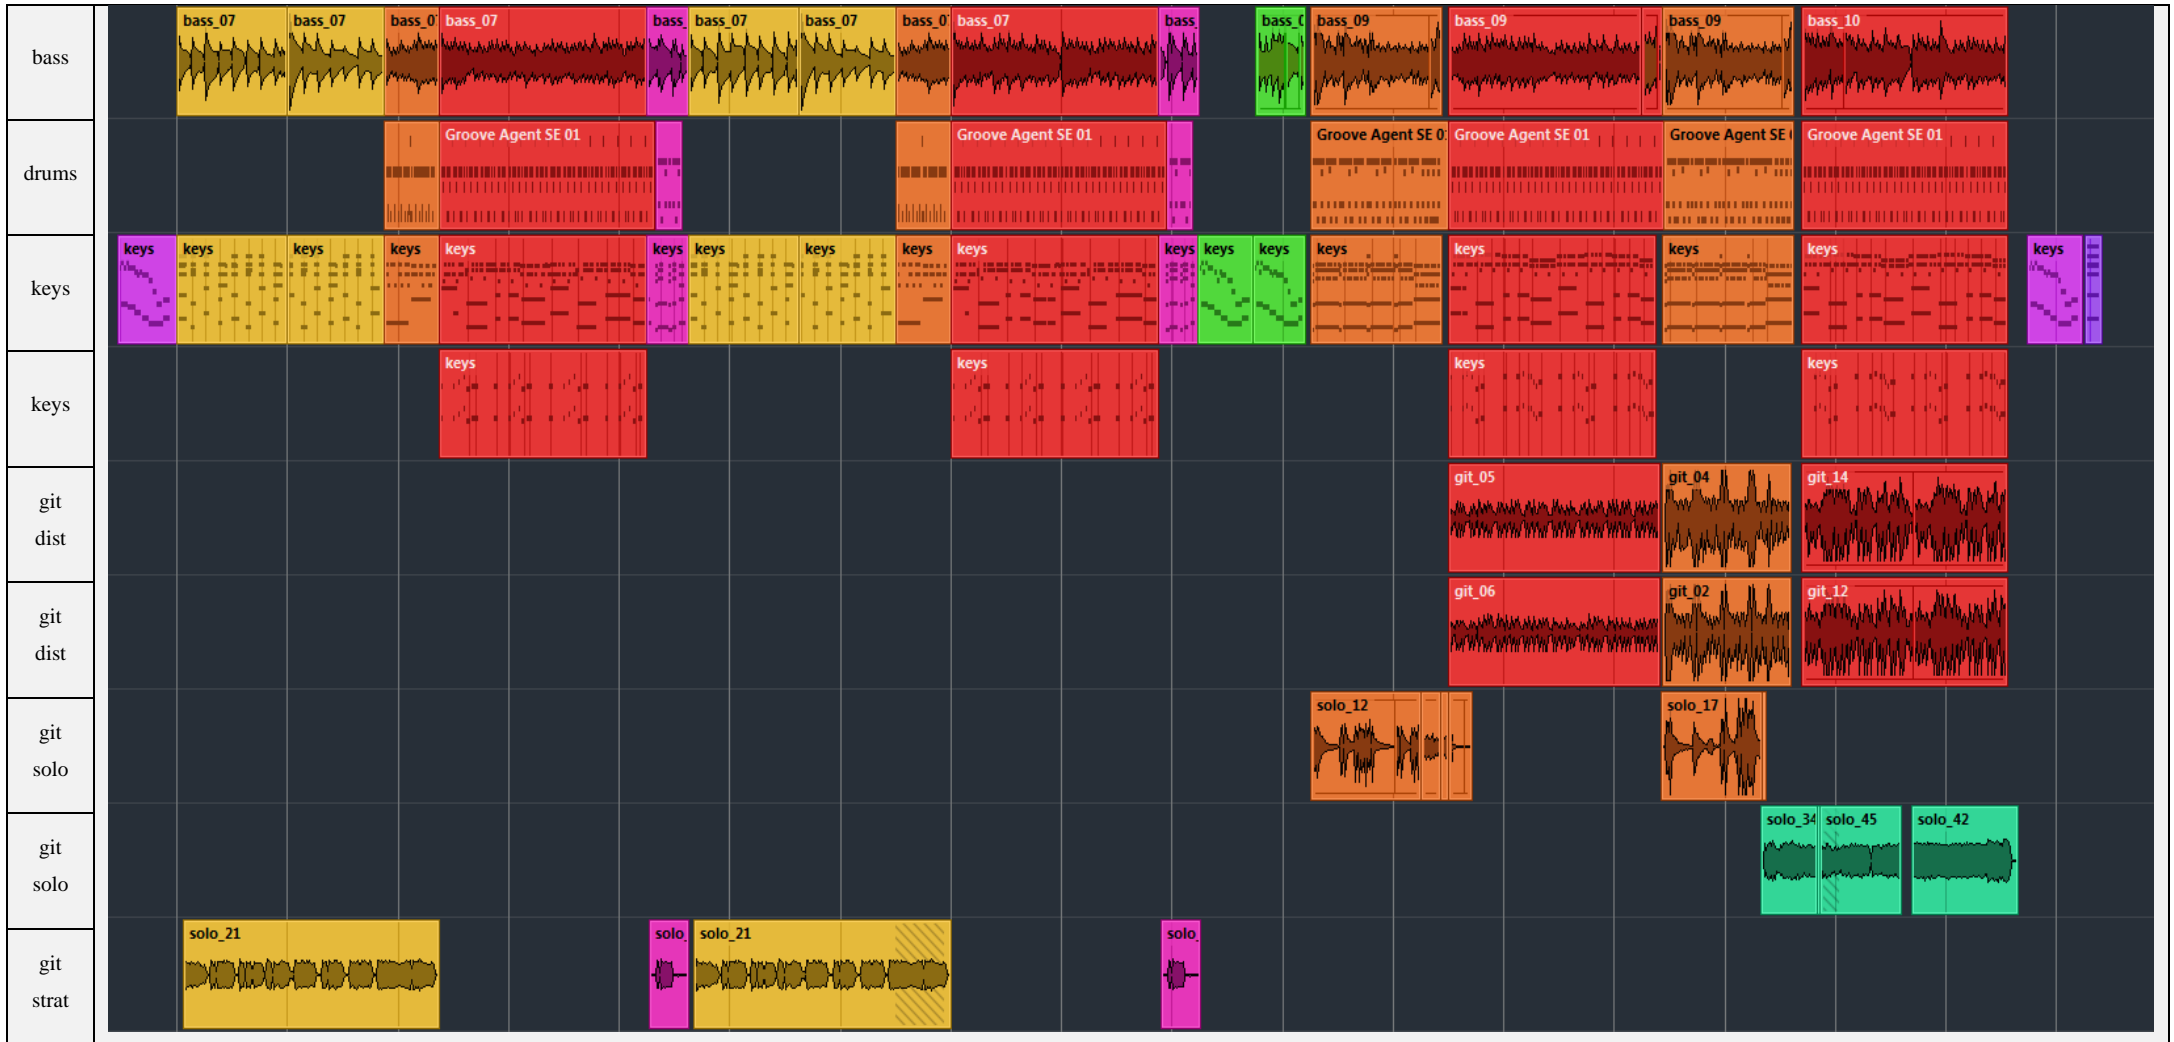

Song-Arrangement Max Wegener - I Just Wanna See You (metal-sound-version)

- rosa - intro
- gelb - verse
- orange - pre-chorus
- rot - chorus
- hellgrün - post-chorus
- grün - bridge
- hellblau - pre-solo (chorus)
- blau - solo (chorus)
- violett - outro